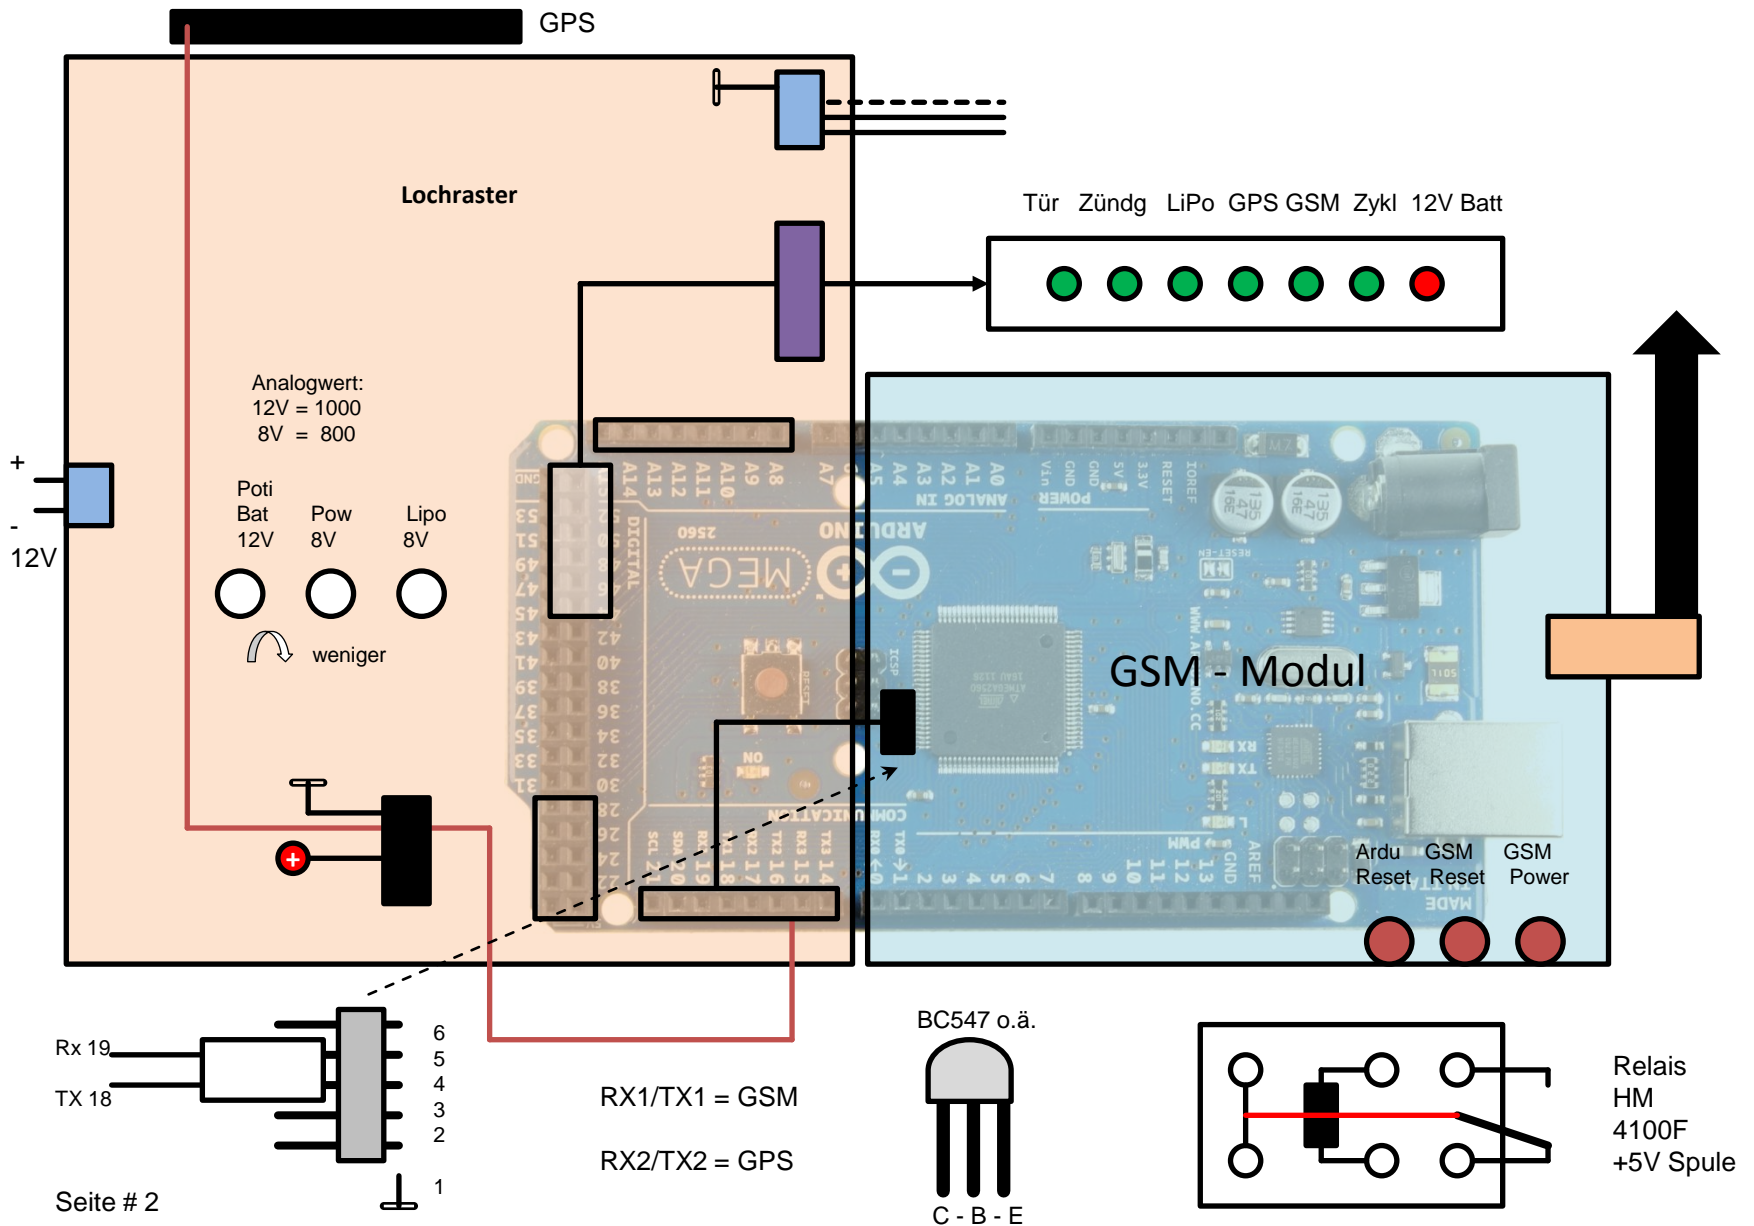

GPS-SMS-Schutz356

GPS-SMS-Schutz356

Tinysine Electronics @ 2014 GSM/GPRS Shield

Status	Description
Off	SIM900 is not running
64ms On/800ms Off	SIM900 not registered the network
64ms On/3000ms Off	SIM900 registered to the network
64ms On/300ms Off	GPRS communication is established