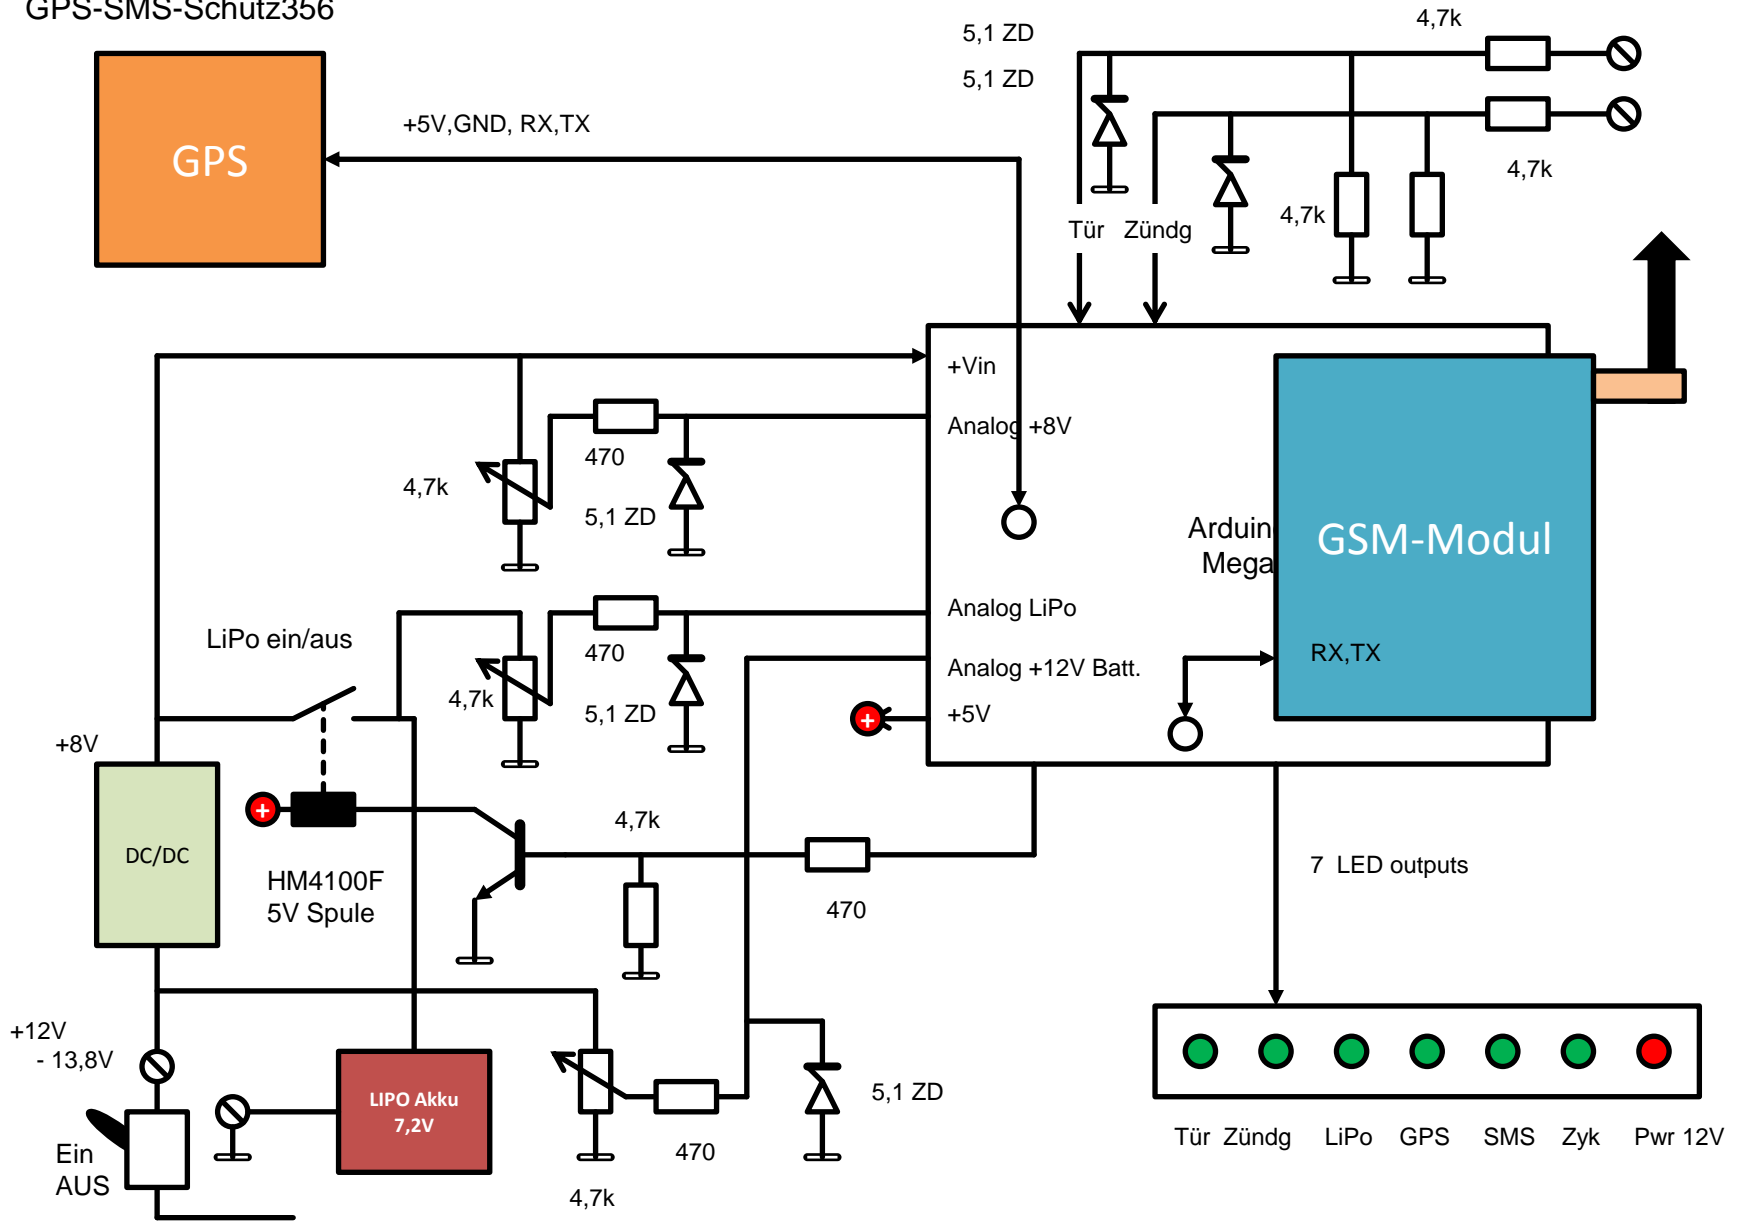

GPS-SMS-Schutz356

GPS-SMS-Schutz356

Tinysine Electronics @ 2014 GSM/GPRS Shield

Status	Description
Off	SIM900 is not running
64ms On/800ms Off	SIM900 not registered the network
64ms On/3000ms Off	SIM900 registered to the network
64ms On/300ms Off	GPRS communication is established