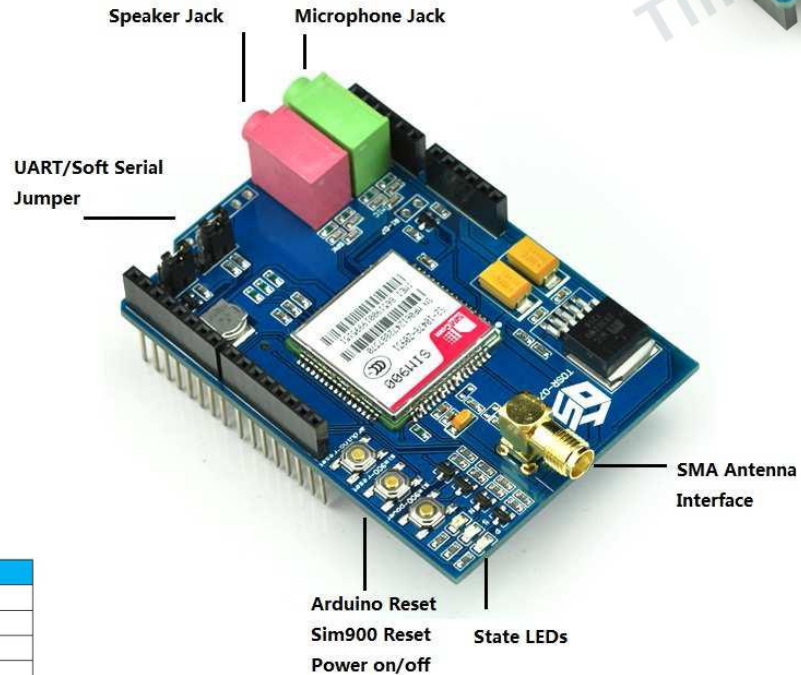

GPS-SMS-Schutz356

GPS-SMS-Schutz356

Tinysine Electronics @ 2014 GSM/GPRS Shield

Status	Description
Off	SIM900 is not running
64ms On/800ms Off	SIM900 not registered the network
64ms On/3000ms Off	SIM900 registered to the network
64ms On/300ms Off	GPRS communication is established