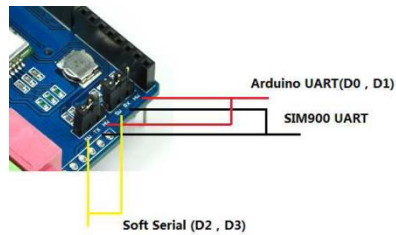

GPS-SMS-Schutz356

GPS-SMS-Schutz356

Tinysine Electronics @ 2014 GSM/GPRS Shield

Status	Description
Off	SIM900 is not running
64ms On/800ms Off	SIM900 not registered the network
64ms On/3000ms Off	SIM900 registered to the network
64ms On/300ms Off	GPRS communication is established