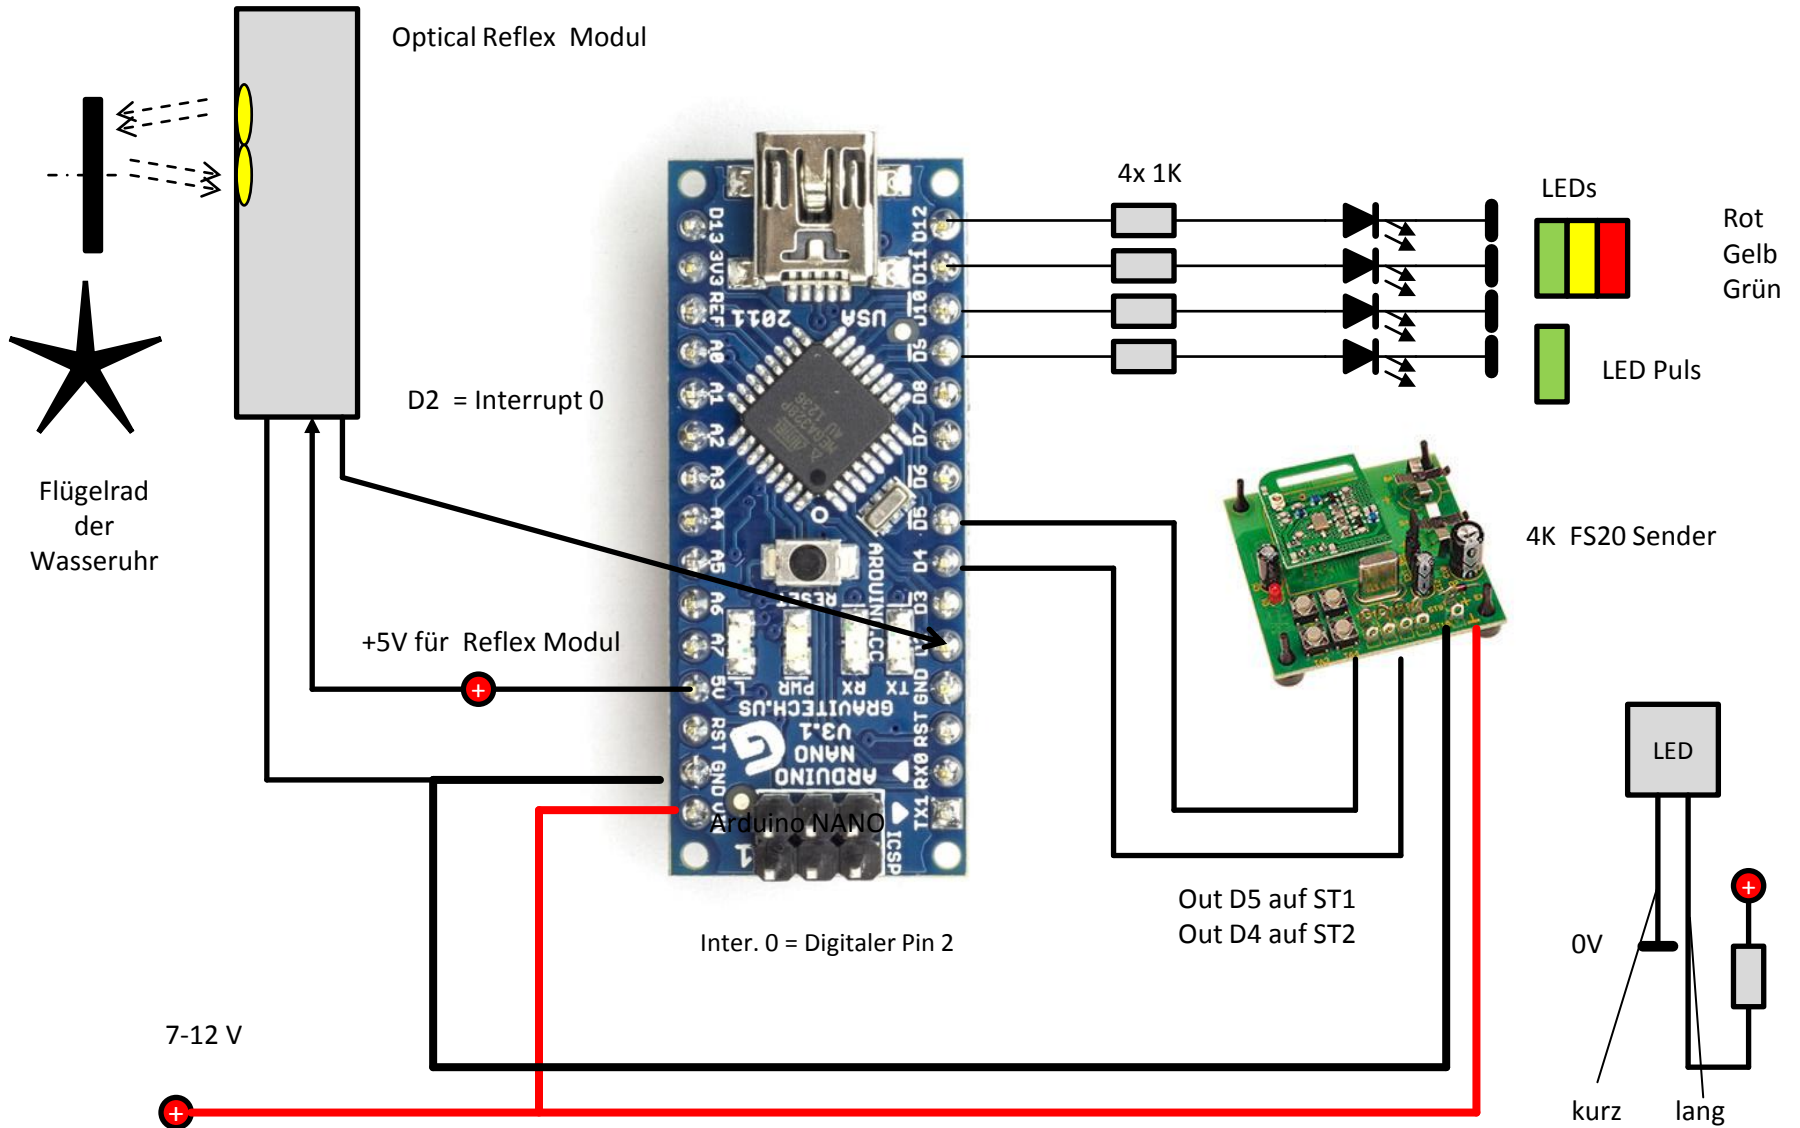

FS20 Wasser-Uhr Sensor

FS20 Wasser-Uhr Sensor

FS20 Wasser-Uhr Sensor

FS20 Wasser-Uhr Sensor

Reflex Lichtschranke Sharp GP2A26