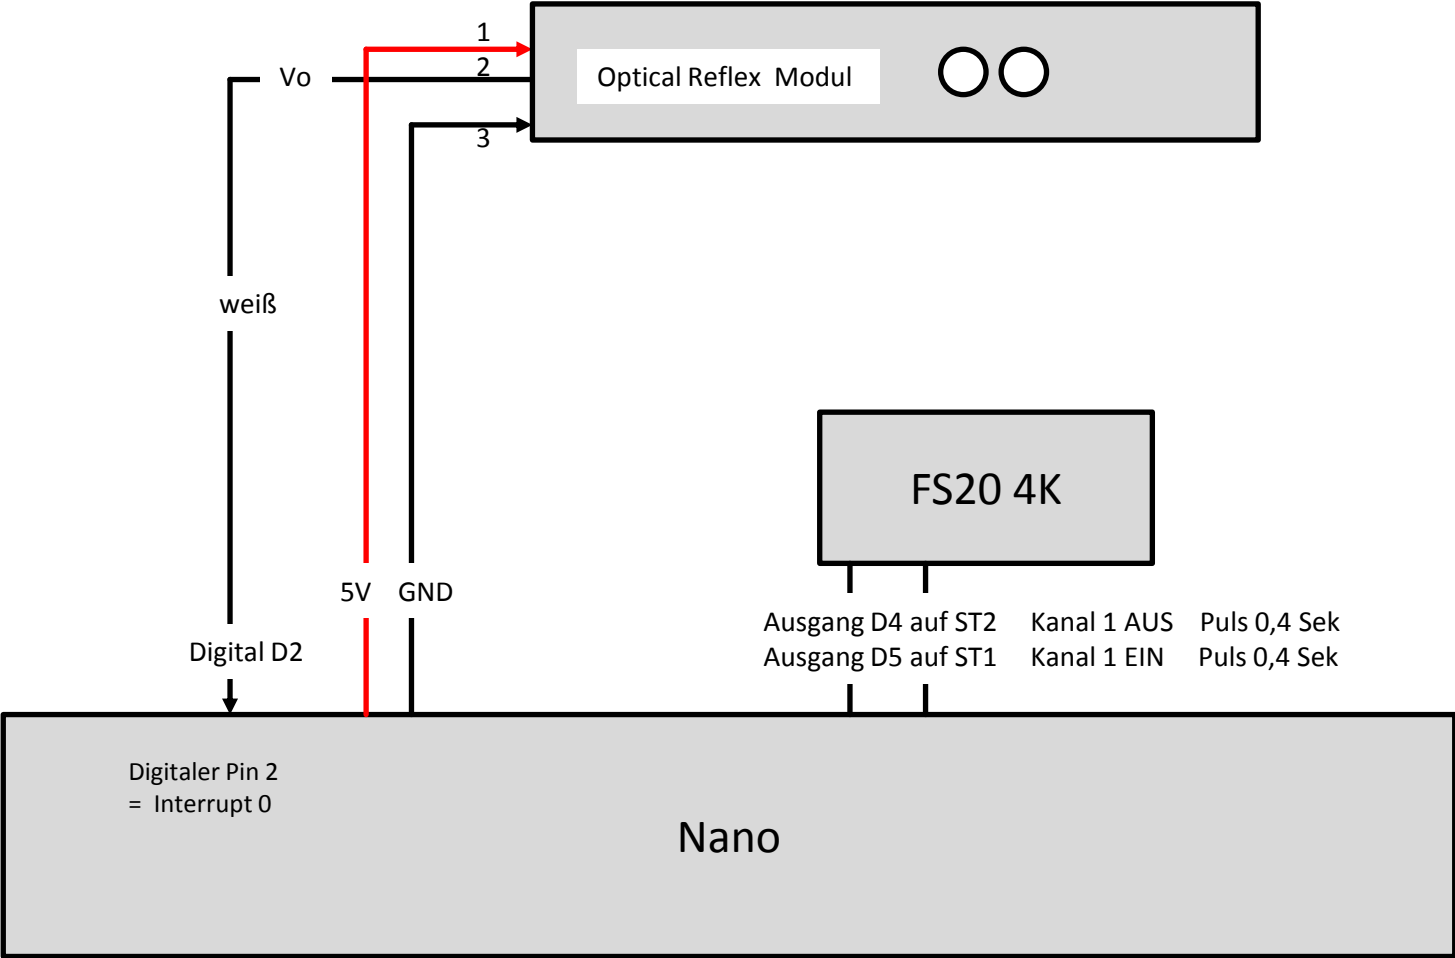

FS20 Wasser-Uhr Sensor

FS20 Wasser-Uhr Sensor

FS20 Wasser-Uhr Sensor

FS20 Wasser-Uhr Sensor

Reflex Lichtschranke Sharp GP2A26