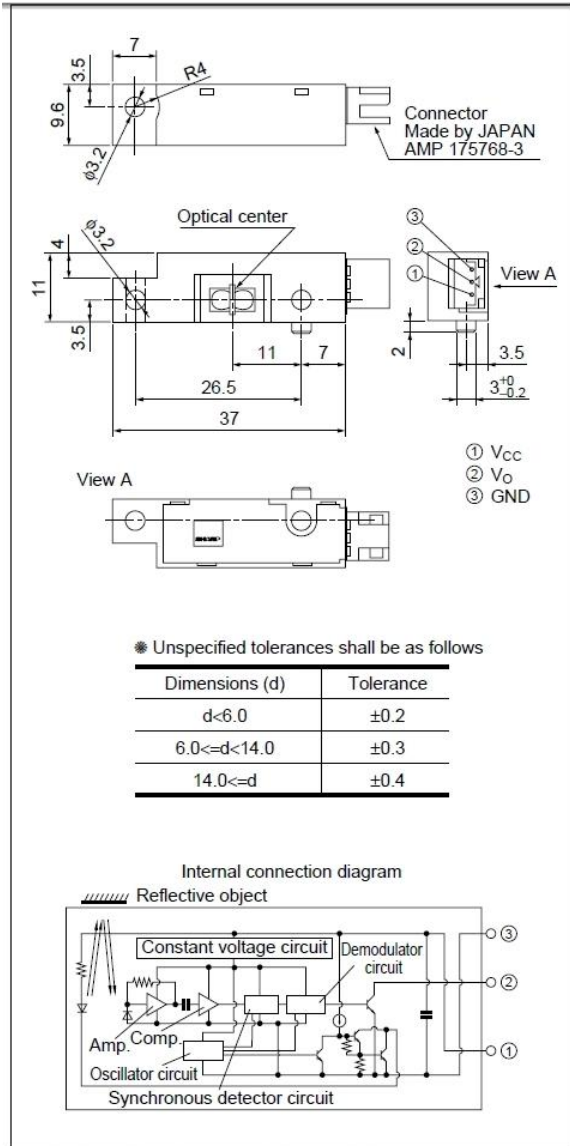

FS20 Wasser-Uhr Sensor

FS20 Wasser-Uhr Sensor

FS20 Wasser-Uhr Sensor

FS20 Wasser-Uhr Sensor

Reflex Lichtschranke Sharp GP2A26