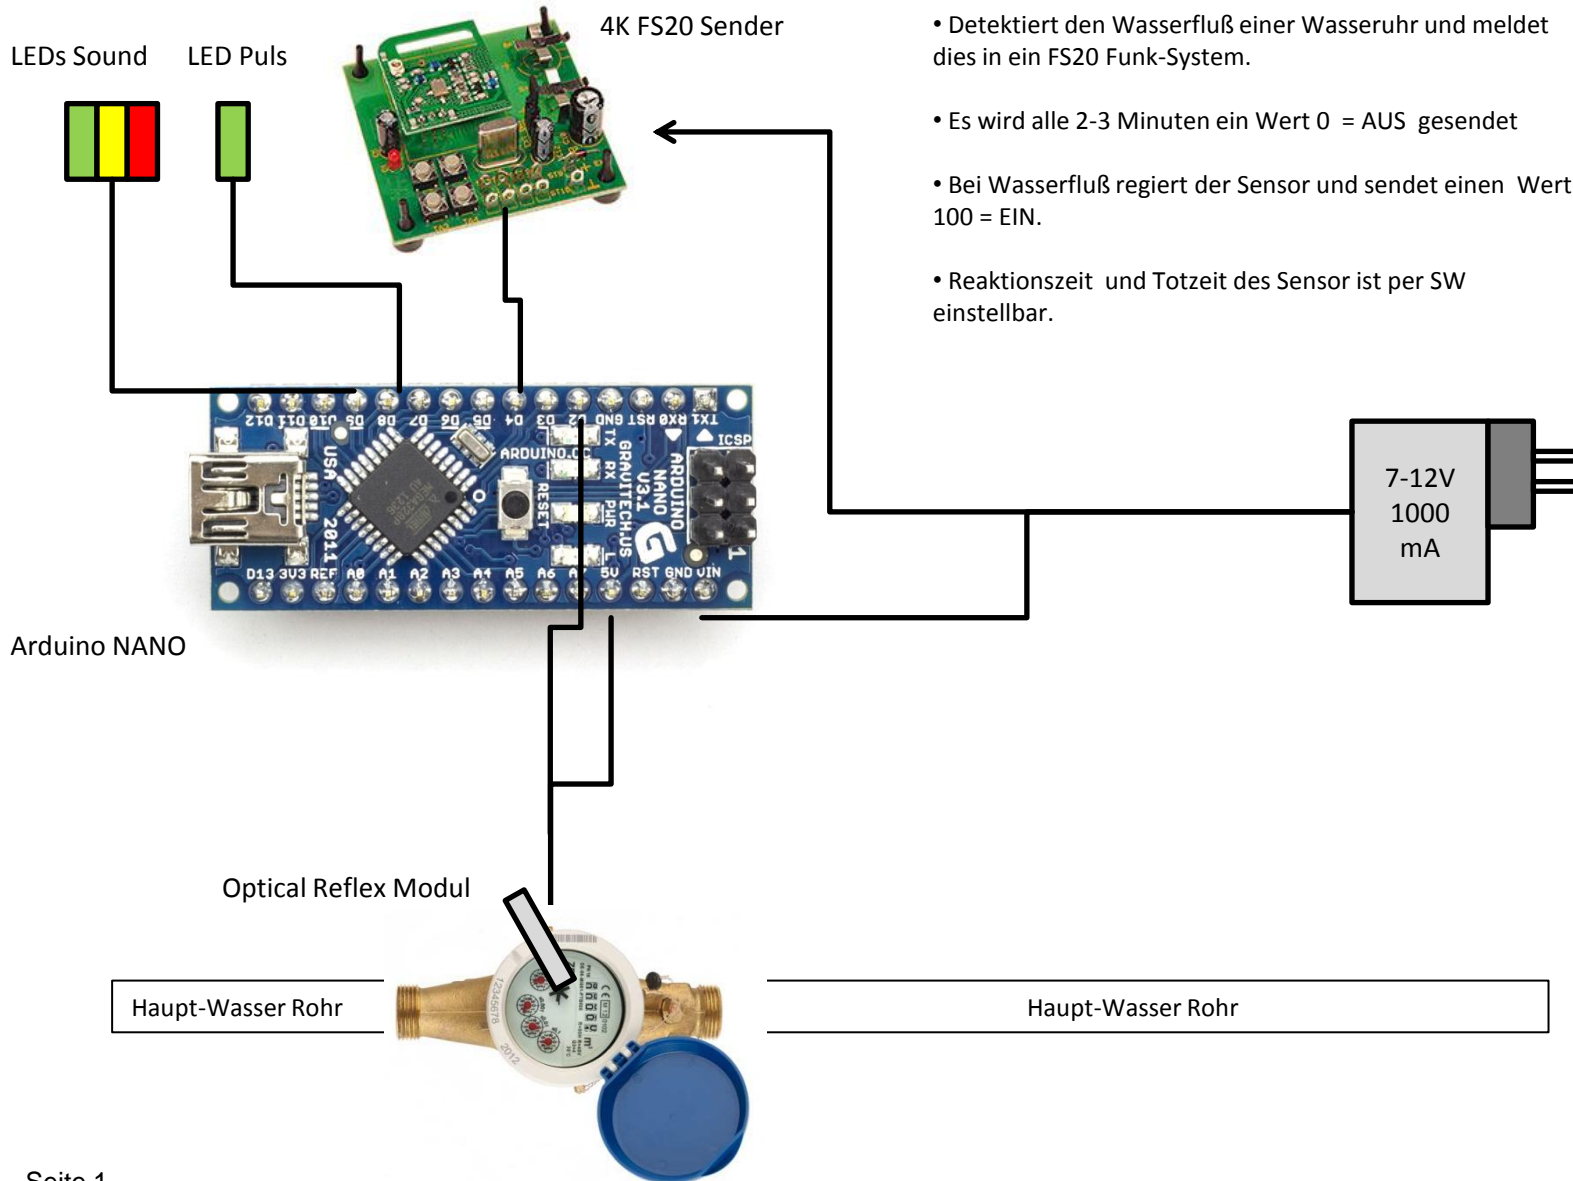

FS20 Wasser-Uhr Sensor

FS20 Wasser-Uhr Sensor

FS20 Wasser-Uhr Sensor

FS20 Wasser-Uhr Sensor

Reflex Lichtschranke Sharp GP2A26